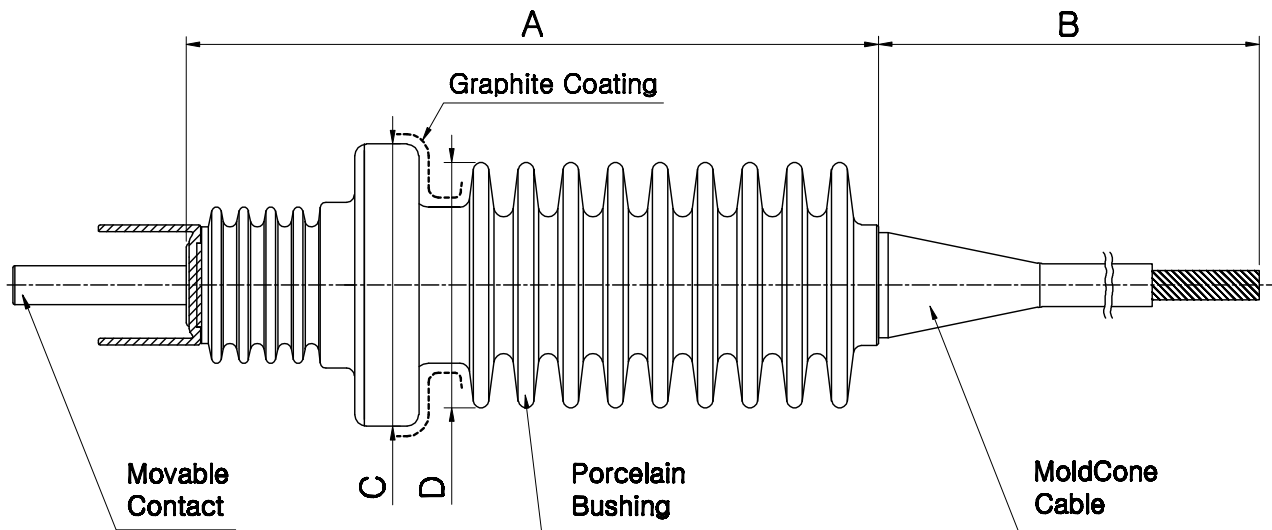

- PORCELAIN BUSHING ASS'Y (CABLE TYPE) OF SF6 L.B.S

© Technical Data

All specifications & ratings meet IEC60265-1

| Description | Specification | Remarks |
|--------------------------------------|--|-------------------------------------|
| Rated Voltage | 17.5kV - 38kV | IEC60265-1 Refer to buyer's spec |
| Rated Current | 400A/630A | |
| Impulse Withstanding Voltage | (1.2/50 μ S) 150kV | In case of 25.8kV (KEPCO) |
| Power Frequency Withstanding Voltage | 60kV -1min | |
| Gas Tightness | Subclause 5.17 of IEC60694 is applicable | |
| Dimension A.B.C.D | Refer to buyer's spec | |
| Customer | KEPCO / Overseas | |