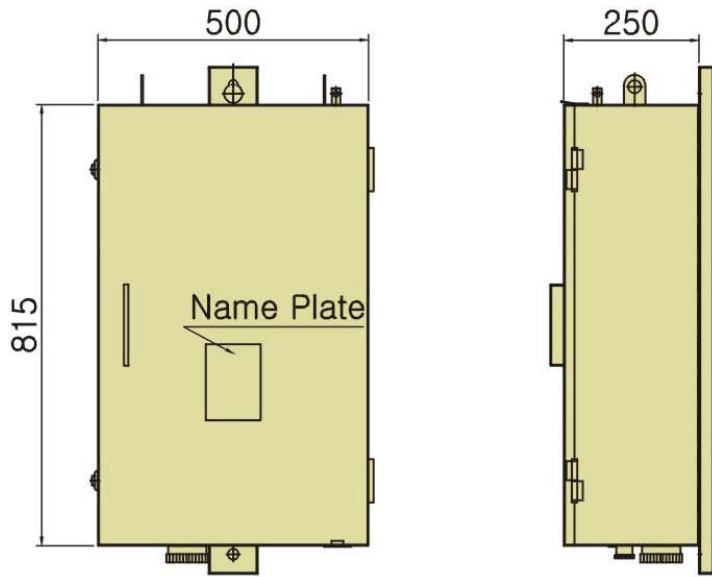

No	Name of Parts	Q'ty
1	Body Ass'y	1
2	Upper Cover Ass'y	1
3	Bushing Ass'y(Fixed)	1
4	Bushing Ass'y(Moving)	1

Rated Current
400A
630A

View Inside